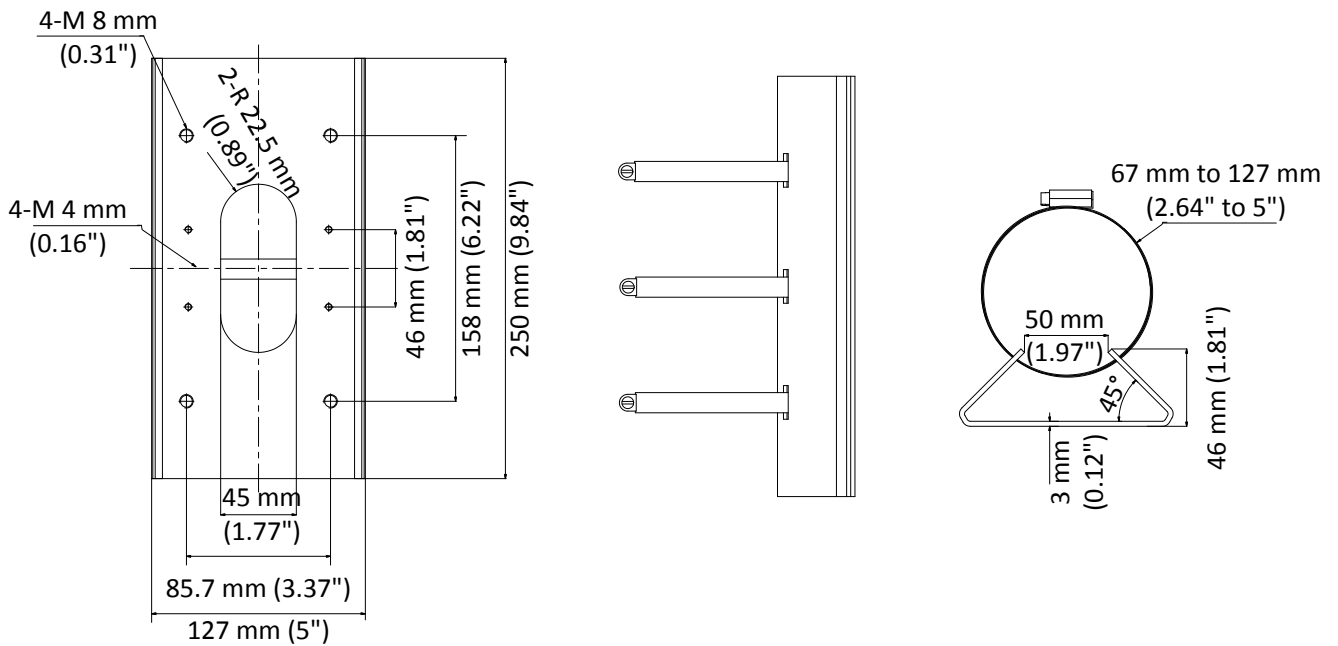

DS-1475ZJ-SUS

Vertical Pole Mount

Feature

- Stainless steel material with surface spray treatment
- Adjustable diameter from 67 mm to 127 mm

Dimension

Available Model

DS-1475ZJ-SUS

Parameter

Model	DS-1475ZJ-SUS
Parameters	Vertical Pole Mount
Appearance	Hikvision White
Material	Stainless Steel
Dimension	250 mm × 127 mm × 46 mm (9.84" × 5" × 1.81")
Weight	1205 g (2.66 lb.)

Note

- Waterproof rubber is necessary for the outdoor application.
- The wall must be capable of supporting at least 3 times as much as the total weight of the camera and the mount.
- The mount's maximum load capacity is 10 Kg (22 lb.).